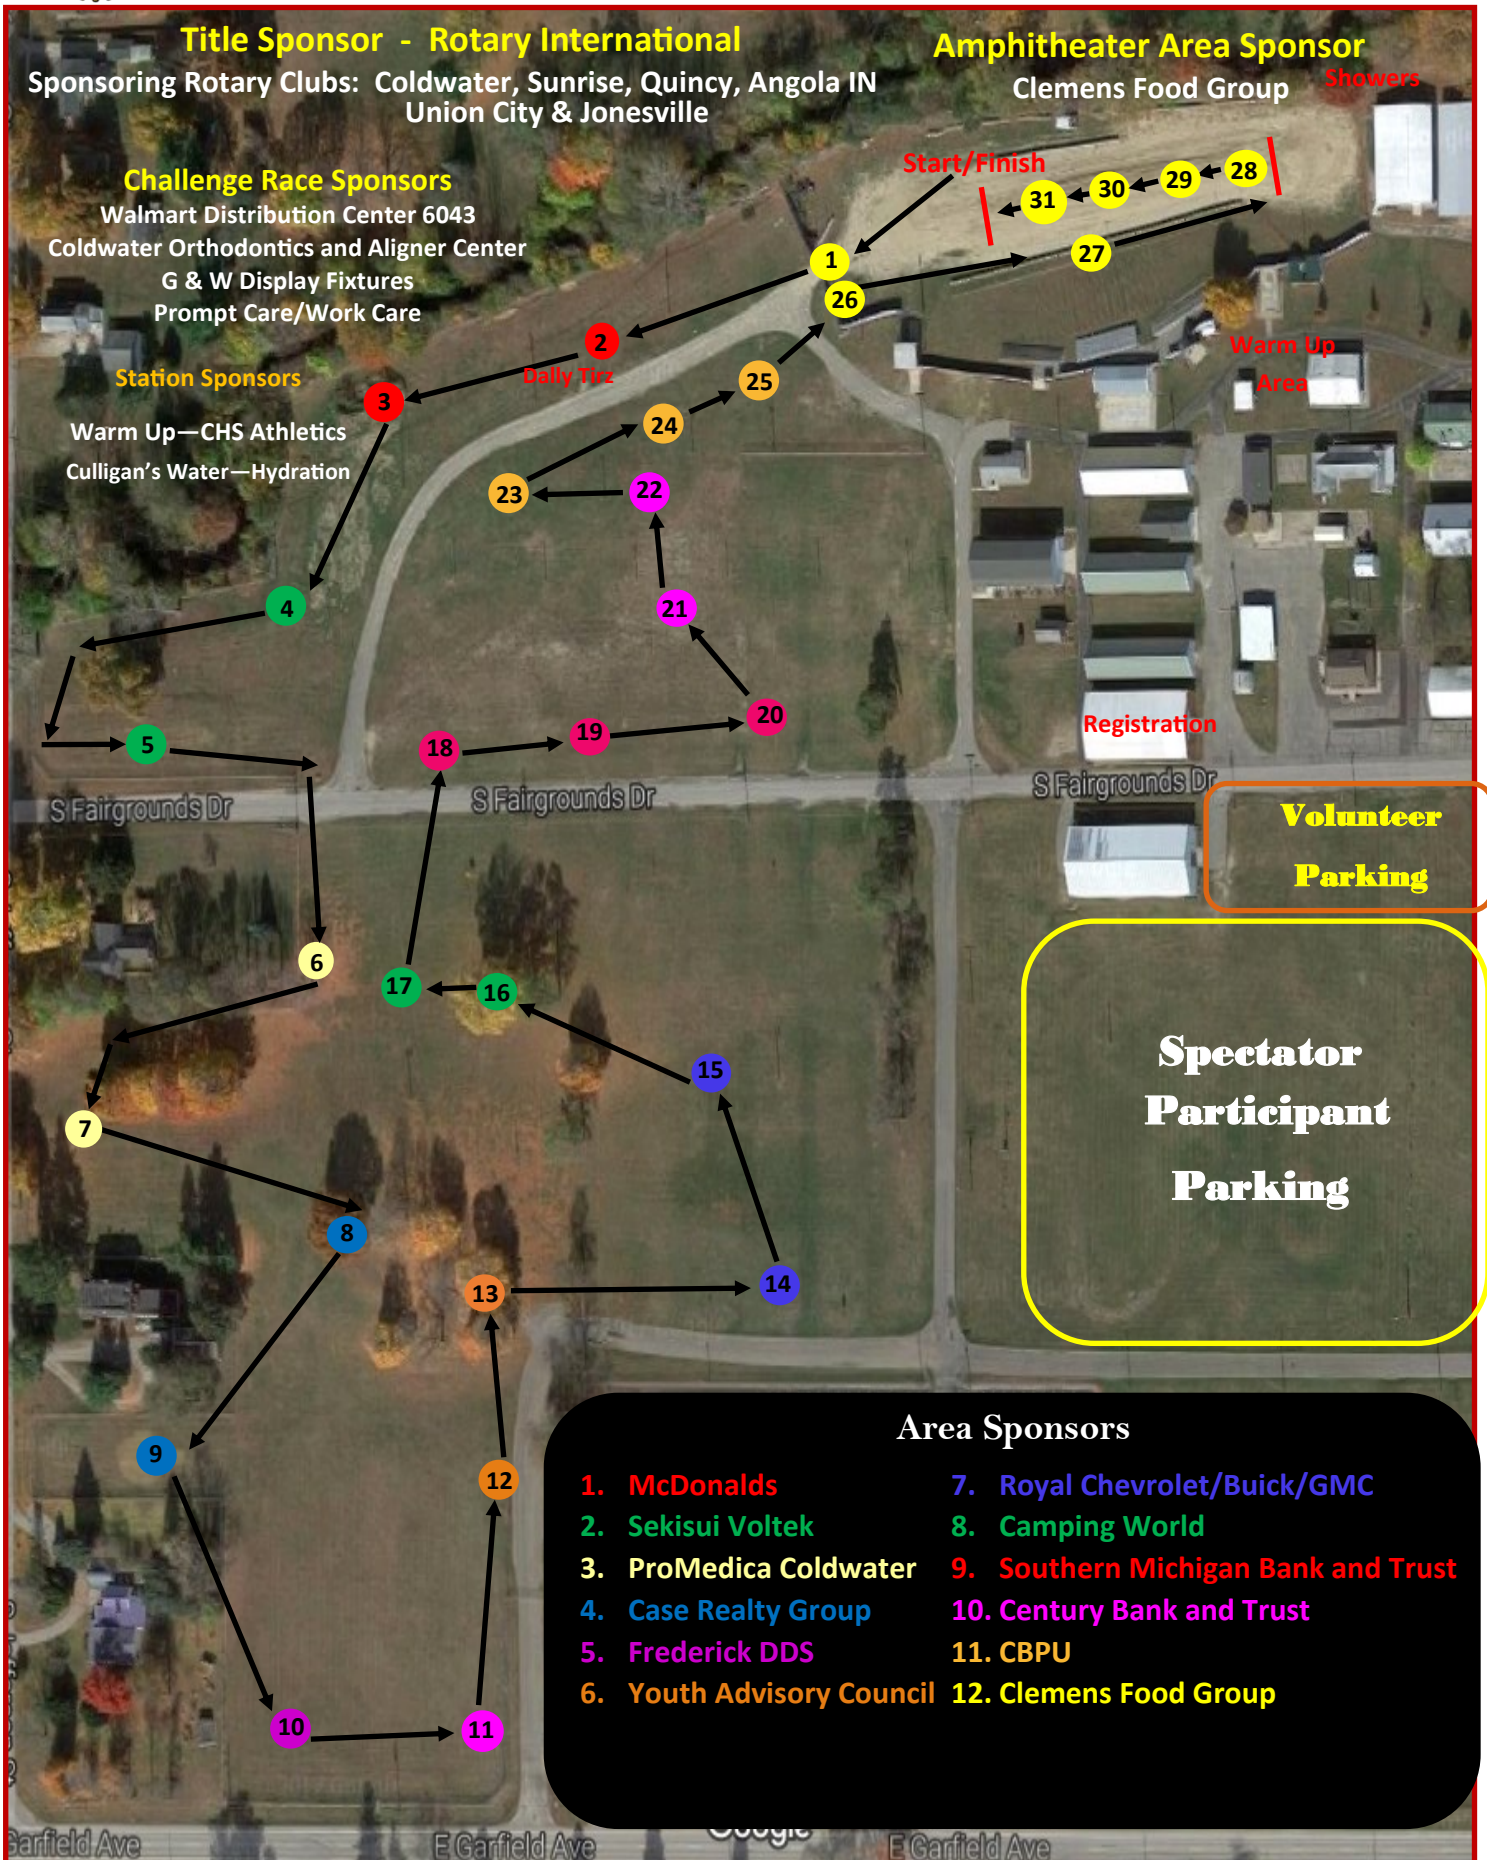

ABC Challenge - Course Design 2022

Title Sponsor - Rotary International

Sponsoring Rotary Clubs: Coldwater, Sunrise, Quincy, Angola IN
Union City & Jonesville

Amphitheater Area Sponsor

Clemens Food Group **Showers**

Challenge Race Sponsors

Walmart Distribution Center 6043
Coldwater Orthodontics and Aligner Center
G & W Display Fixtures
Prompt Care/Work Care

Station Sponsors

Warm Up—CHS Athletics
Culligan's Water—Hydration

**Volunteer
Parking**

**Spectator
Participant
Parking**

Area Sponsors

- | | |
|---------------------------|-------------------------------------|
| 1. McDonalds | 7. Royal Chevrolet/Buick/GMC |
| 2. Sekisui Voltek | 8. Camping World |
| 3. ProMedica Coldwater | 9. Southern Michigan Bank and Trust |
| 4. Case Realty Group | 10. Century Bank and Trust |
| 5. Frederick DDS | 11. CBPU |
| 6. Youth Advisory Council | 12. Clemens Food Group |

All printing for the ABC Challenge provided by:

G-three.com

2022 ABC Challenge Obstacle Course Layout

1	Pyramid bales of hay 3 + 2 + 1
2	Dally Tirz
*3	Hill Climb
*4	Mud Crawl/netting scrap the topsoil and rototill
*5	Mud pit with poles and tires
*6	Big Wooden climbing walls
7	Pyramid Hay Hill
*8	Tree swing/pool
9	Sand bag carry
*10	Mud Pit/Mound/Mud Pit
*11	Mud Pit/Mound/Mud Pit
*12	Covered mud trench
13	NEW ITEM—Teeter Totter
*14	Ninja Hops
*15	Tree swing/pool Tube crawl in a muddy pit
16	Big Hay Hill
*17	Tree swing/pool
18	Slip n Slid
19	Mini Pyramids
20	Big Wall Pyramid
21	
22	Mud pit with ABC climbing wall
*23	Telephone pole pit
*24	
25	Big Hay step over
*26	Steeplechase/Small Tire muddy run
*27-28	20' Muddy Trench—4' muddy hill at the end
*29	Big Truck Tires
*30	Big Hill Tube Slide down into pool/Finish Line