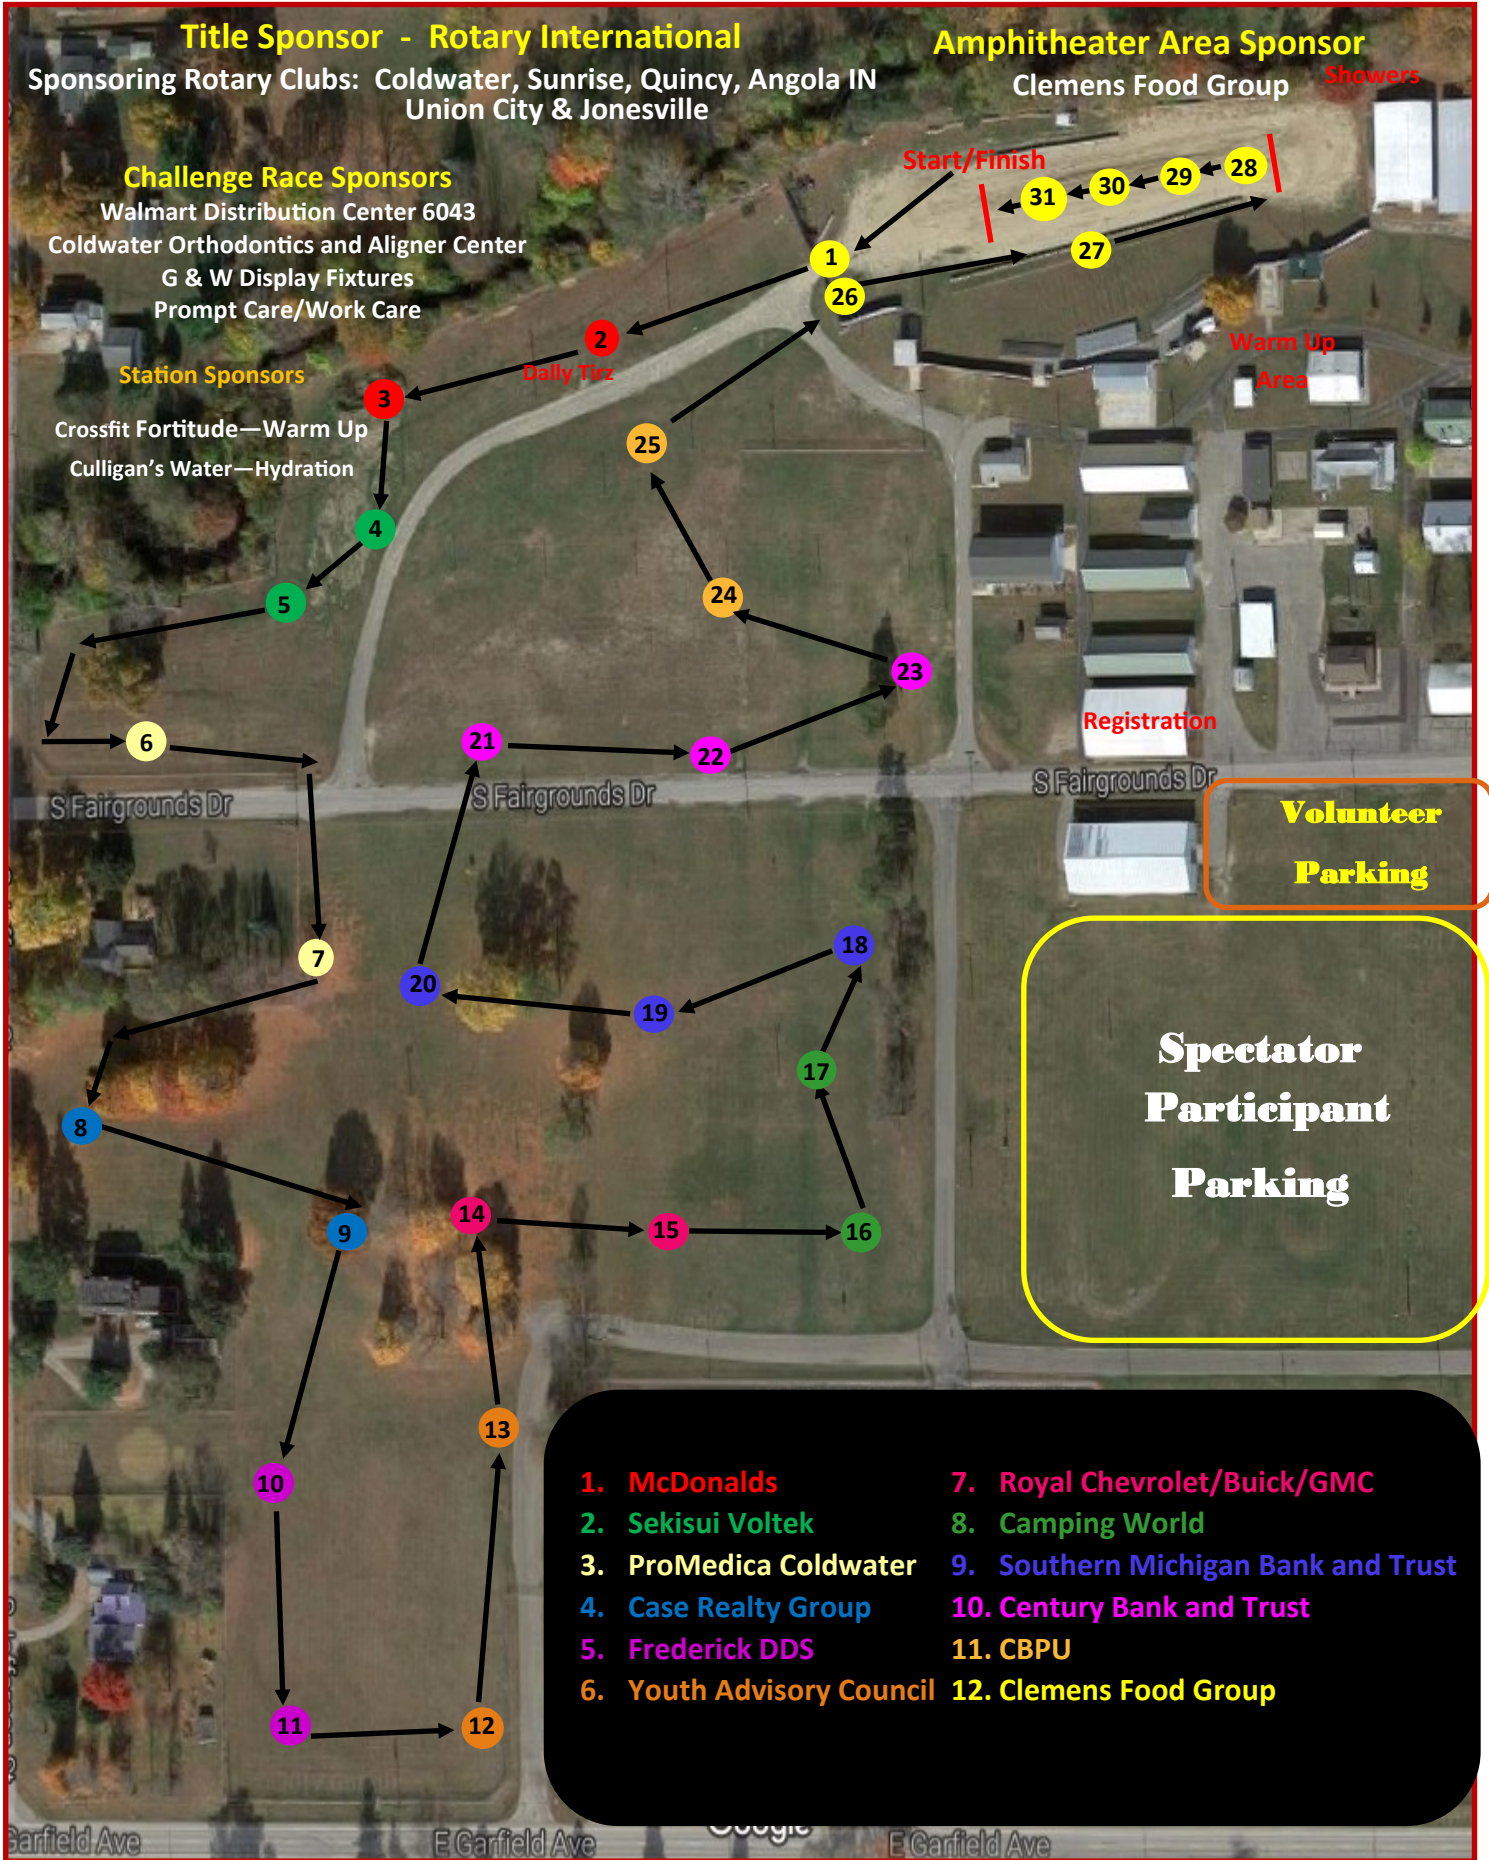

ABC Challenge - Tentative Course 2022

Title Sponsor - Rotary International

Sponsoring Rotary Clubs: Coldwater, Sunrise, Quincy, Angola IN
Union City & Jonesville

Amphitheater Area Sponsor

Clemens Food Group

Showers

Challenge Race Sponsors

Walmart Distribution Center 6043
Coldwater Orthodontics and Aligner Center
G & W Display Fixtures
Prompt Care/Work Care

Station Sponsors

Crossfit Fortitude—Warm Up
Culligan's Water—Hydration

- | | |
|---------------------------|-------------------------------------|
| 1. McDonalds | 7. Royal Chevrolet/Buick/GMC |
| 2. Sekisui Voltek | 8. Camping World |
| 3. ProMedica Coldwater | 9. Southern Michigan Bank and Trust |
| 4. Case Realty Group | 10. Century Bank and Trust |
| 5. Frederick DDS | 11. CBPU |
| 6. Youth Advisory Council | 12. Clemens Food Group |

All printing for the ABC Challenge provided by:

G-three.com

2022 ABC Challenge Obstacle Course Layout

1	Pyramid bales of hay 3 + 2 + 1
2	Dally Tirz
3	Hill Climb
4	Round Bales of Hay
5	Mud Crawl/netting scrap the topsoil and rototill
6	Mud pit with poles and tires
7	Little (2) Wooden Walls
8	Big Wall
9	Tree swing/pool
10	Sand bag carry
11	Muddy trench covered with snow fencing
12	Mud Hill
13	Tire Wall Tube crawl in a muddy pit
14	Two 8 x 10 mud pits with mud hill in between
15	Ninja hops
16	Claustrophobia—Black Plastic covered trench
17	Hay bale pyramid—large
18	Mud Hill
19	NEW ITEM—Teeter Totter
20	Slip n Slid
21	Big Wooden climbing walls
22	Big Wall Pyramid
23	Hay bale climb between trees
24	Mud pit with ABC climbing wall
25	Telephone pole pit
26	Pyramid bales of hay 3 + 2 + 1
27	Steeplechase/Small Tire muddy run
28-29	20' Muddy Trench—4' muddy hill to
30	Big Truck Tires/Finish Line
31	Big Hill Tube Slide down into pool